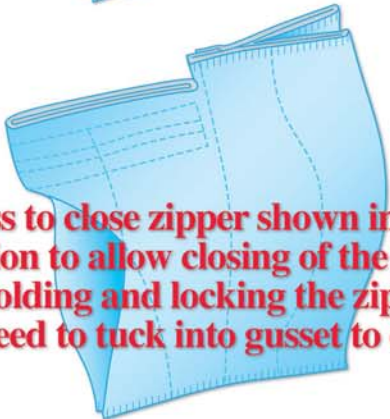

POUR & LOK™

Reclosable Pour Spout for Side Gusseted Packaging

Roll to roll or in-line operation provides pre-zippered film prior to making the package.

Pre-zippered film with foldable zipper in the unlocked position formed into a gusseted package.

Package with perforated header removed allowing pour spout to be opened.

Press to close zipper shown in flat orientation to allow closing of the package by folding and locking the zipper. No need to tuck into gusset to close.

- ➔ Press-to-close zipper in gusset for easy pour spout
- ➔ Foldable zipper allows spout to be closed in the extended position
- ➔ Allows large openings for scoopable products
- ➔ Pour & Lok™ also works with VFFS side-gusset style bags